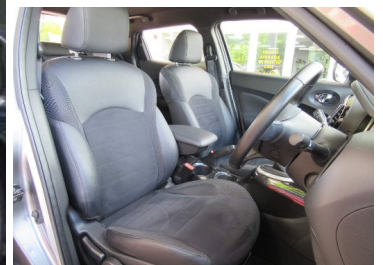

# JON GLANVILL

*Auto* Est.1994 *Centre*

2017(67) Nissan Juke N-CONNECTA DCI 5-Door

£9,995

**Engine:** Diesel  
**Body:** Hatchback  
**Gearbox:** 6-Speed  
**Capacity:** 1461cc  
**Colour:** Grey  
**Mileage:** 54,932  
**CO<sup>2</sup>:** 104g/km  
**MPG:** 70.6mpg  
**Top Speed:** 109mph  
**BHP:** 110bhp  
**Insurance Grp:** 12E

**Jon Glanvill Auto Centre**  
 Teignmouth Road  
 Torquay  
 Devon, TQ1 4TH

FULL SERVICE HISTORY	COLOUR REVERSING CAMERA
AUTOMATIC LIGHTS AND WIPERS	17IN ALLOY WHEELS - SPORT
TELEPHONE - BLUETOOTH INTEGRATION	TPMS - TYRE PRESSURE MONITORING SYSTEM
NISSANCONNECT	CRUISE CONTROL WITH SPEED LIMITER
NISSAN DYNAMIC CONTROL SYSTEM	BOOT CAPACITY WITH FLEXI-FLOOR BOARD
ESP ABS EBD AND BRAKE ASSIST	INTELLIGENT KEY WITH START PUSH BUTTON
POWER ASSISTED STEERING - SPEED SENSITIVE	FRONT FOG LAMPS
REAR PRIVACY GLASS	LEATHER STEERING WHEEL AND GEAR KNOB
AIRBAG - FRONT PASSENGER	LED SIGNATURE DAYTIME RUNNING LIGHTS
AIRBAGS - SIDE	TRACTION CONTROL
USB PORT	AIRBAGS - CURTAIN
ISOFIX CHILD SEAT ANCHORING POINTS	AUX SOCKET FOR MP3 PLAYER
ELECTRIC FOLDING AND HEATED DOOR MIRRORS	GEAR SHIFT INDICATOR
BLACK HEADLINER	BODY-COLOURED DOOR MIRRORS WITH LED INDICATORS
	FRONT AND REAR ELECTRIC WINDOWS
	STEERING WHEEL MOUNTED AUDIO CONTROLS