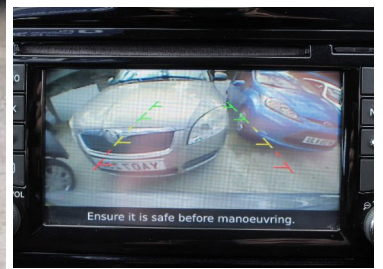

JON GLANVILL

Auto Est.1994 *Centre*

2017(67) Nissan Juke N-CONNECTA DCI 5-Door

£9,995

Engine: Diesel
Body: Hatchback
Gearbox: 6-Speed
Capacity: 1461cc
Colour: Grey
Mileage: 54,932
CO²: 104g/km
MPG: 70.6mpg
Top Speed: 109mph
BHP: 110bhp
Insurance Grp: 12E

Jon Glanvill Auto Centre
Teignmouth Road
Torquay
Devon, TQ1 4TH

FULL SERVICE HISTORY	COLOUR REVERSING CAMERA
AUTOMATIC LIGHTS AND WIPERS	17IN ALLOY WHEELS - SPORT
TELEPHONE - BLUETOOTH INTEGRATION	TPMS - TYRE PRESSURE MONITORING SYSTEM
NISSANCONNECT	CRUISE CONTROL WITH SPEED LIMITER
NISSAN DYNAMIC CONTROL SYSTEM	BOOT CAPACITY WITH FLEXI-FLOOR BOARD
ESP ABS EBD AND BRAKE ASSIST	INTELLIGENT KEY WITH START PUSH BUTTON
POWER ASSISTED STEERING - SPEED SENSITIVE	FRONT FOG LAMPS
REAR PRIVACY GLASS	LEATHER STEERING WHEEL AND GEAR KNOB
AIRBAG - FRONT PASSENGER	LED SIGNATURE DAYTIME RUNNING LIGHTS
AIRBAGS - SIDE	TRACTION CONTROL
USB PORT	AIRBAGS - CURTAIN
ISOFIX CHILD SEAT ANCHORING POINTS	AUX SOCKET FOR MP3 PLAYER
ELECTRIC FOLDING AND HEATED DOOR MIRRORS	GEAR SHIFT INDICATOR
BLACK HEADLINER	BODY-COLOURED DOOR MIRRORS WITH LED INDICATORS
	FRONT AND REAR ELECTRIC WINDOWS
	STEERING WHEEL MOUNTED AUDIO CONTROLS

Call:01803 328881 | www.jonglanvillautocentre.co.uk