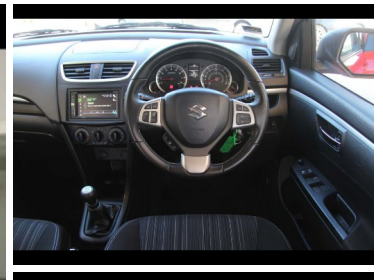

2016(66) Suzuki Swift SZ-L 5-Door

£7,295

**Engine:** Petrol  
**Body:** Hatchback  
**Gearbox:** 5-Speed  
**Capacity:** 1242cc  
**Colour:** Red  
**Mileage:** 20,646  
**CO<sup>2</sup>:** 116g/km  
**MPG:** 56.5mpg  
**Top Speed:** 103mph  
**BHP:** 94bhp  
**Insurance Grp:** 11E

**Jon Glanvill Auto Centre**  
Teignmouth Road  
Torquay  
Devon, TQ1 4TH

FULL SERVICE HISTORY  
DAB DIGITAL RADIO  
CRUISE CONTROL  
LED DAYTIME RUNNING LIGHTS  
TYRE PRESSURE MONITORING SYSTEM  
REAR PRIVACY GLASS  
NAVIGATION SYSTEM  
MANUAL AIR CONDITIONING  
RADIO  
USB SOCKET  
STEERING WHEEL MOUNTED AUDIO CONTROLS  
ELECTRICALLY ADJUSTABLE AND HEATED DOOR MIRRORS

Only 1 Owner from new. Sat Nav and lots of other nice features!